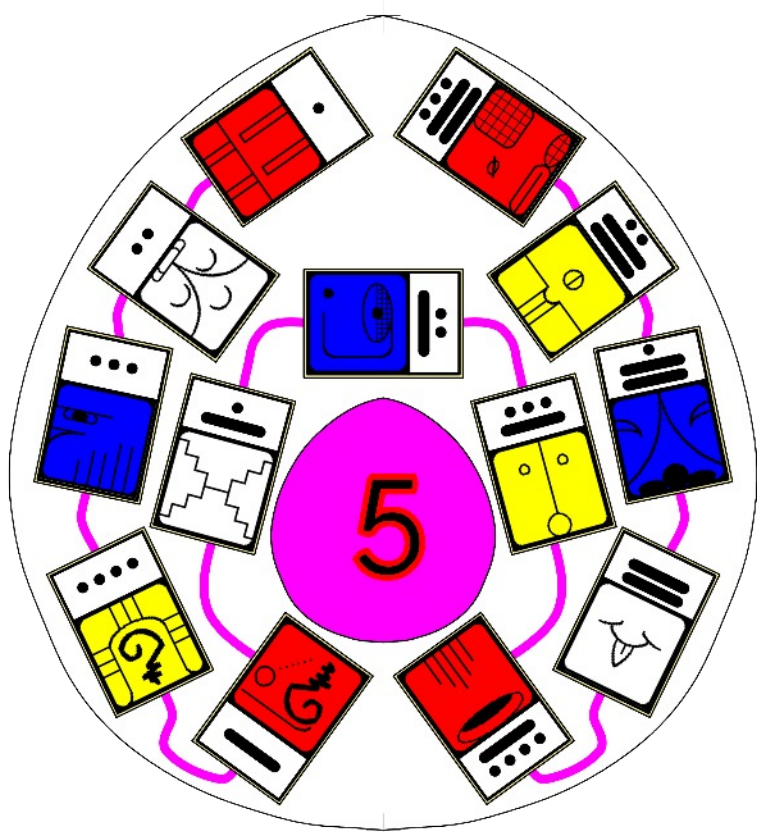

Nicola Sturgeon - 19.07.1970

Mayan Kin 62: White Planetary Wind

I perfect in order to communicate
Producing breath
I seal the input of spirit
With the planetary tone of manifestation
I am guided by the power of heart

	Magnetic Skywalker Chris Evans Britney Spears Phil Wigglesworth
	Luna Wizard Alec Guinness Joseph Smith Graeme Parker
	Electric Eagle Barry Manillow David Bowie
	Self-Ext Warrior Brian Adams
	Harmonic Earth Isobel Arnold Ewan McGregor
	Rythmic Mirror Maeve Coughlan Michael Phelps